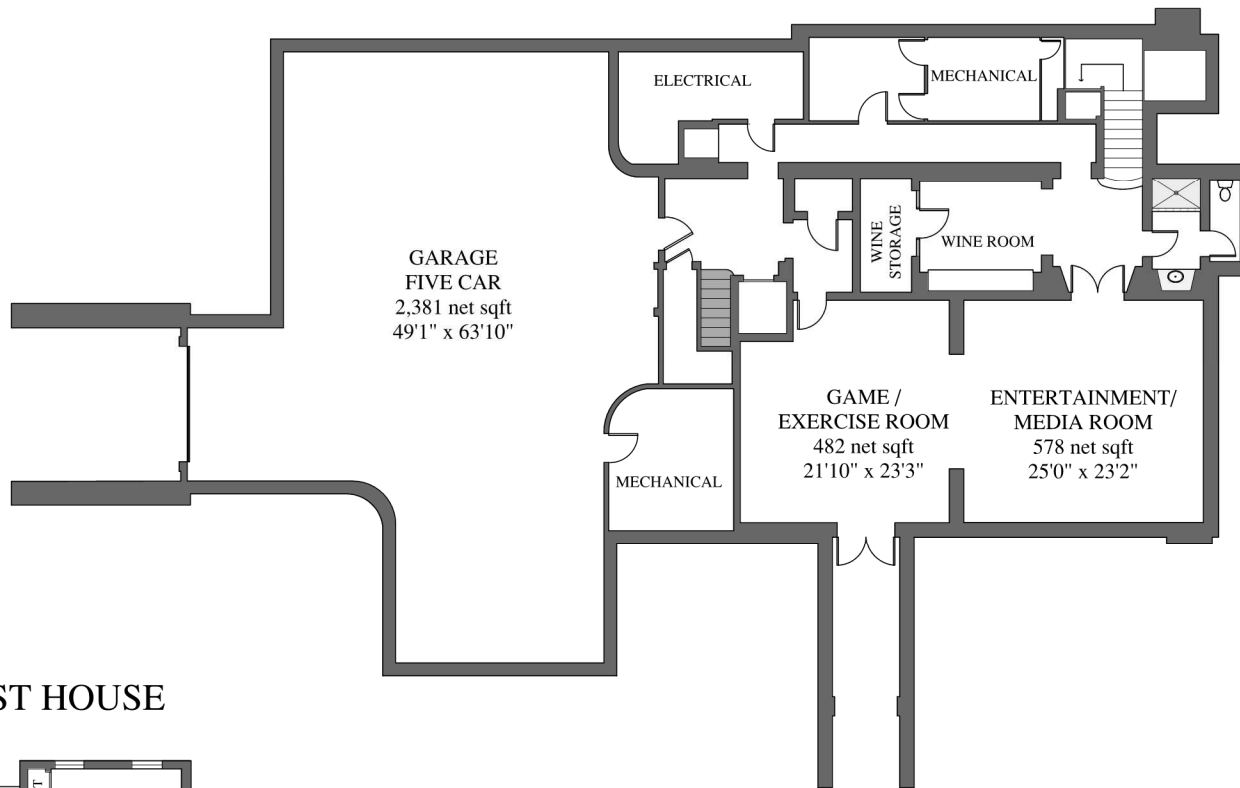

# ENTRY LEVEL

## Villa Del Mare 139800 Calle Real

Residence gross square footage..12,960  
 Guest House gross square footage...940  
 Garage net square footage.....2,381

## LOWER LEVEL

## GUEST HOUSE