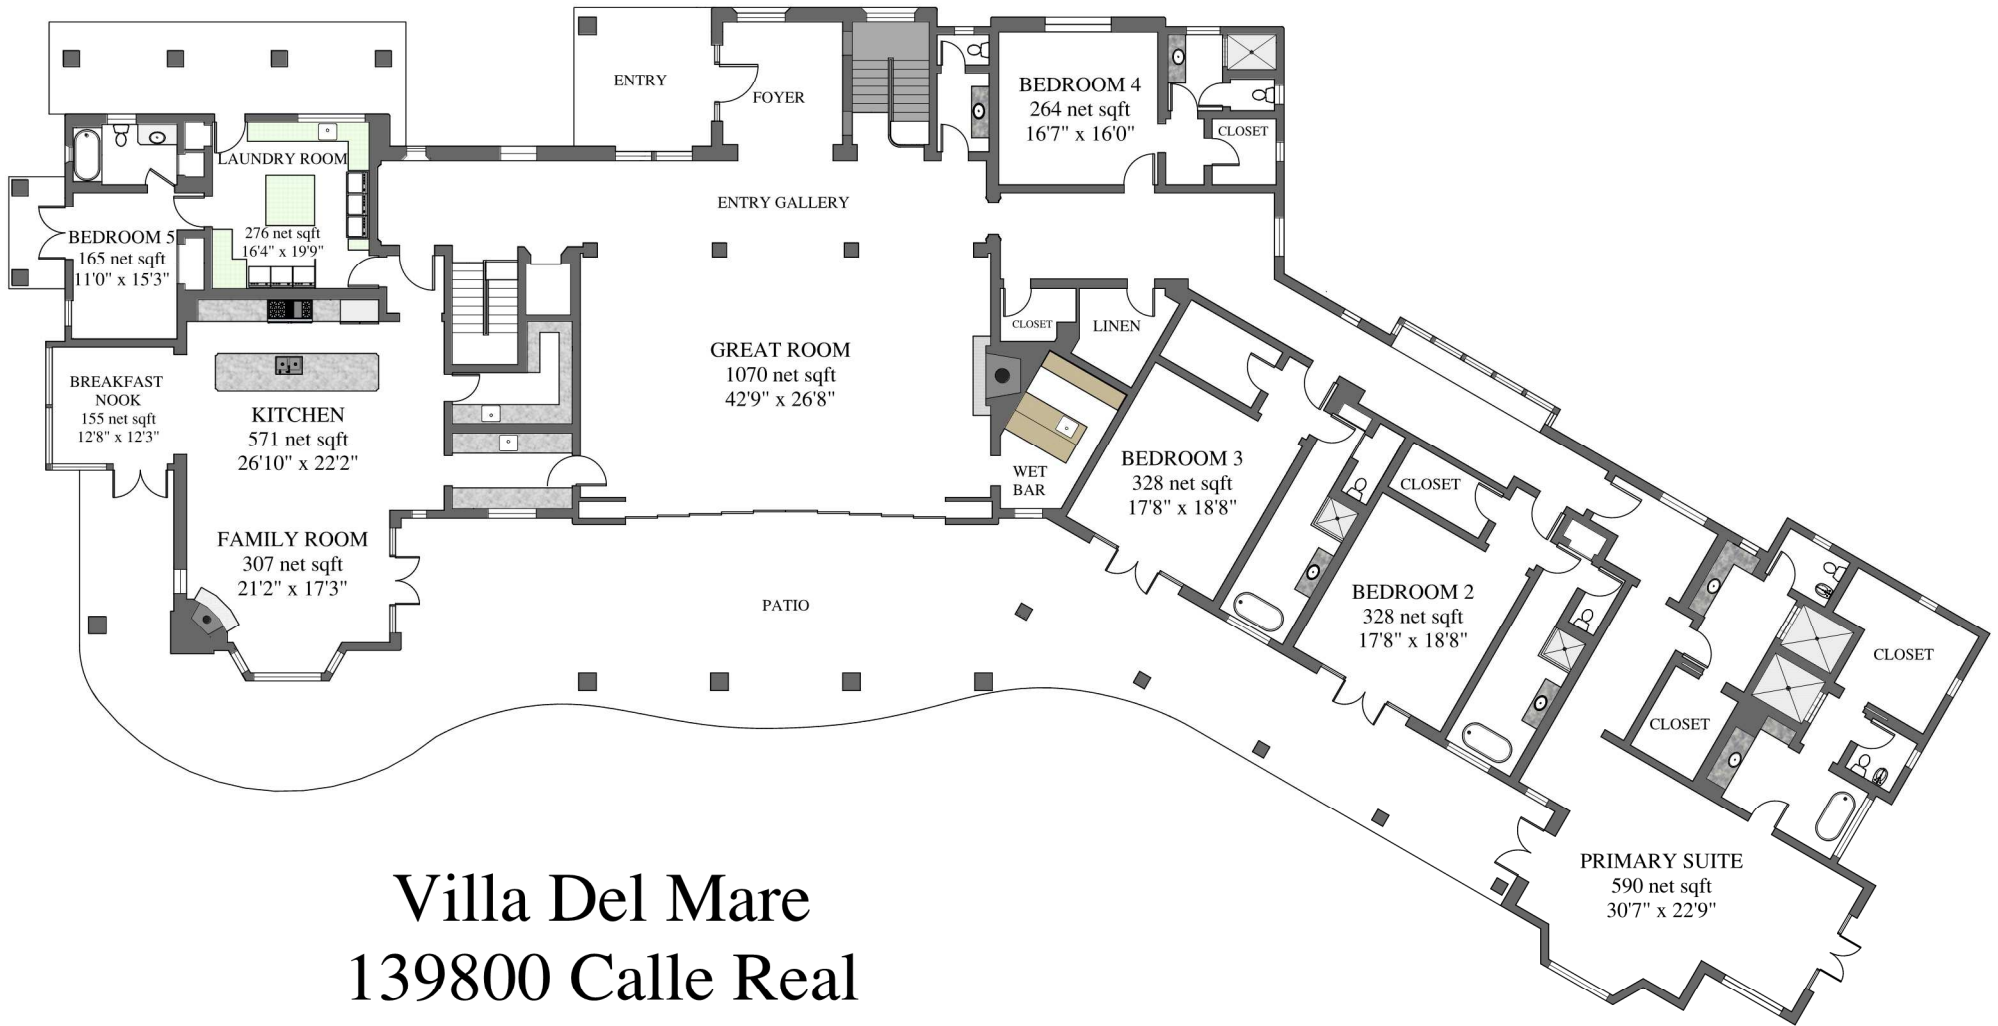

# ENTRY LEVEL

## Villa Del Mare 139800 Calle Real

Residence gross square footage..12,960  
 Guest House gross square footage...940  
 Garage net square footage.....2,381

## LOWER LEVEL

## GUEST HOUSE